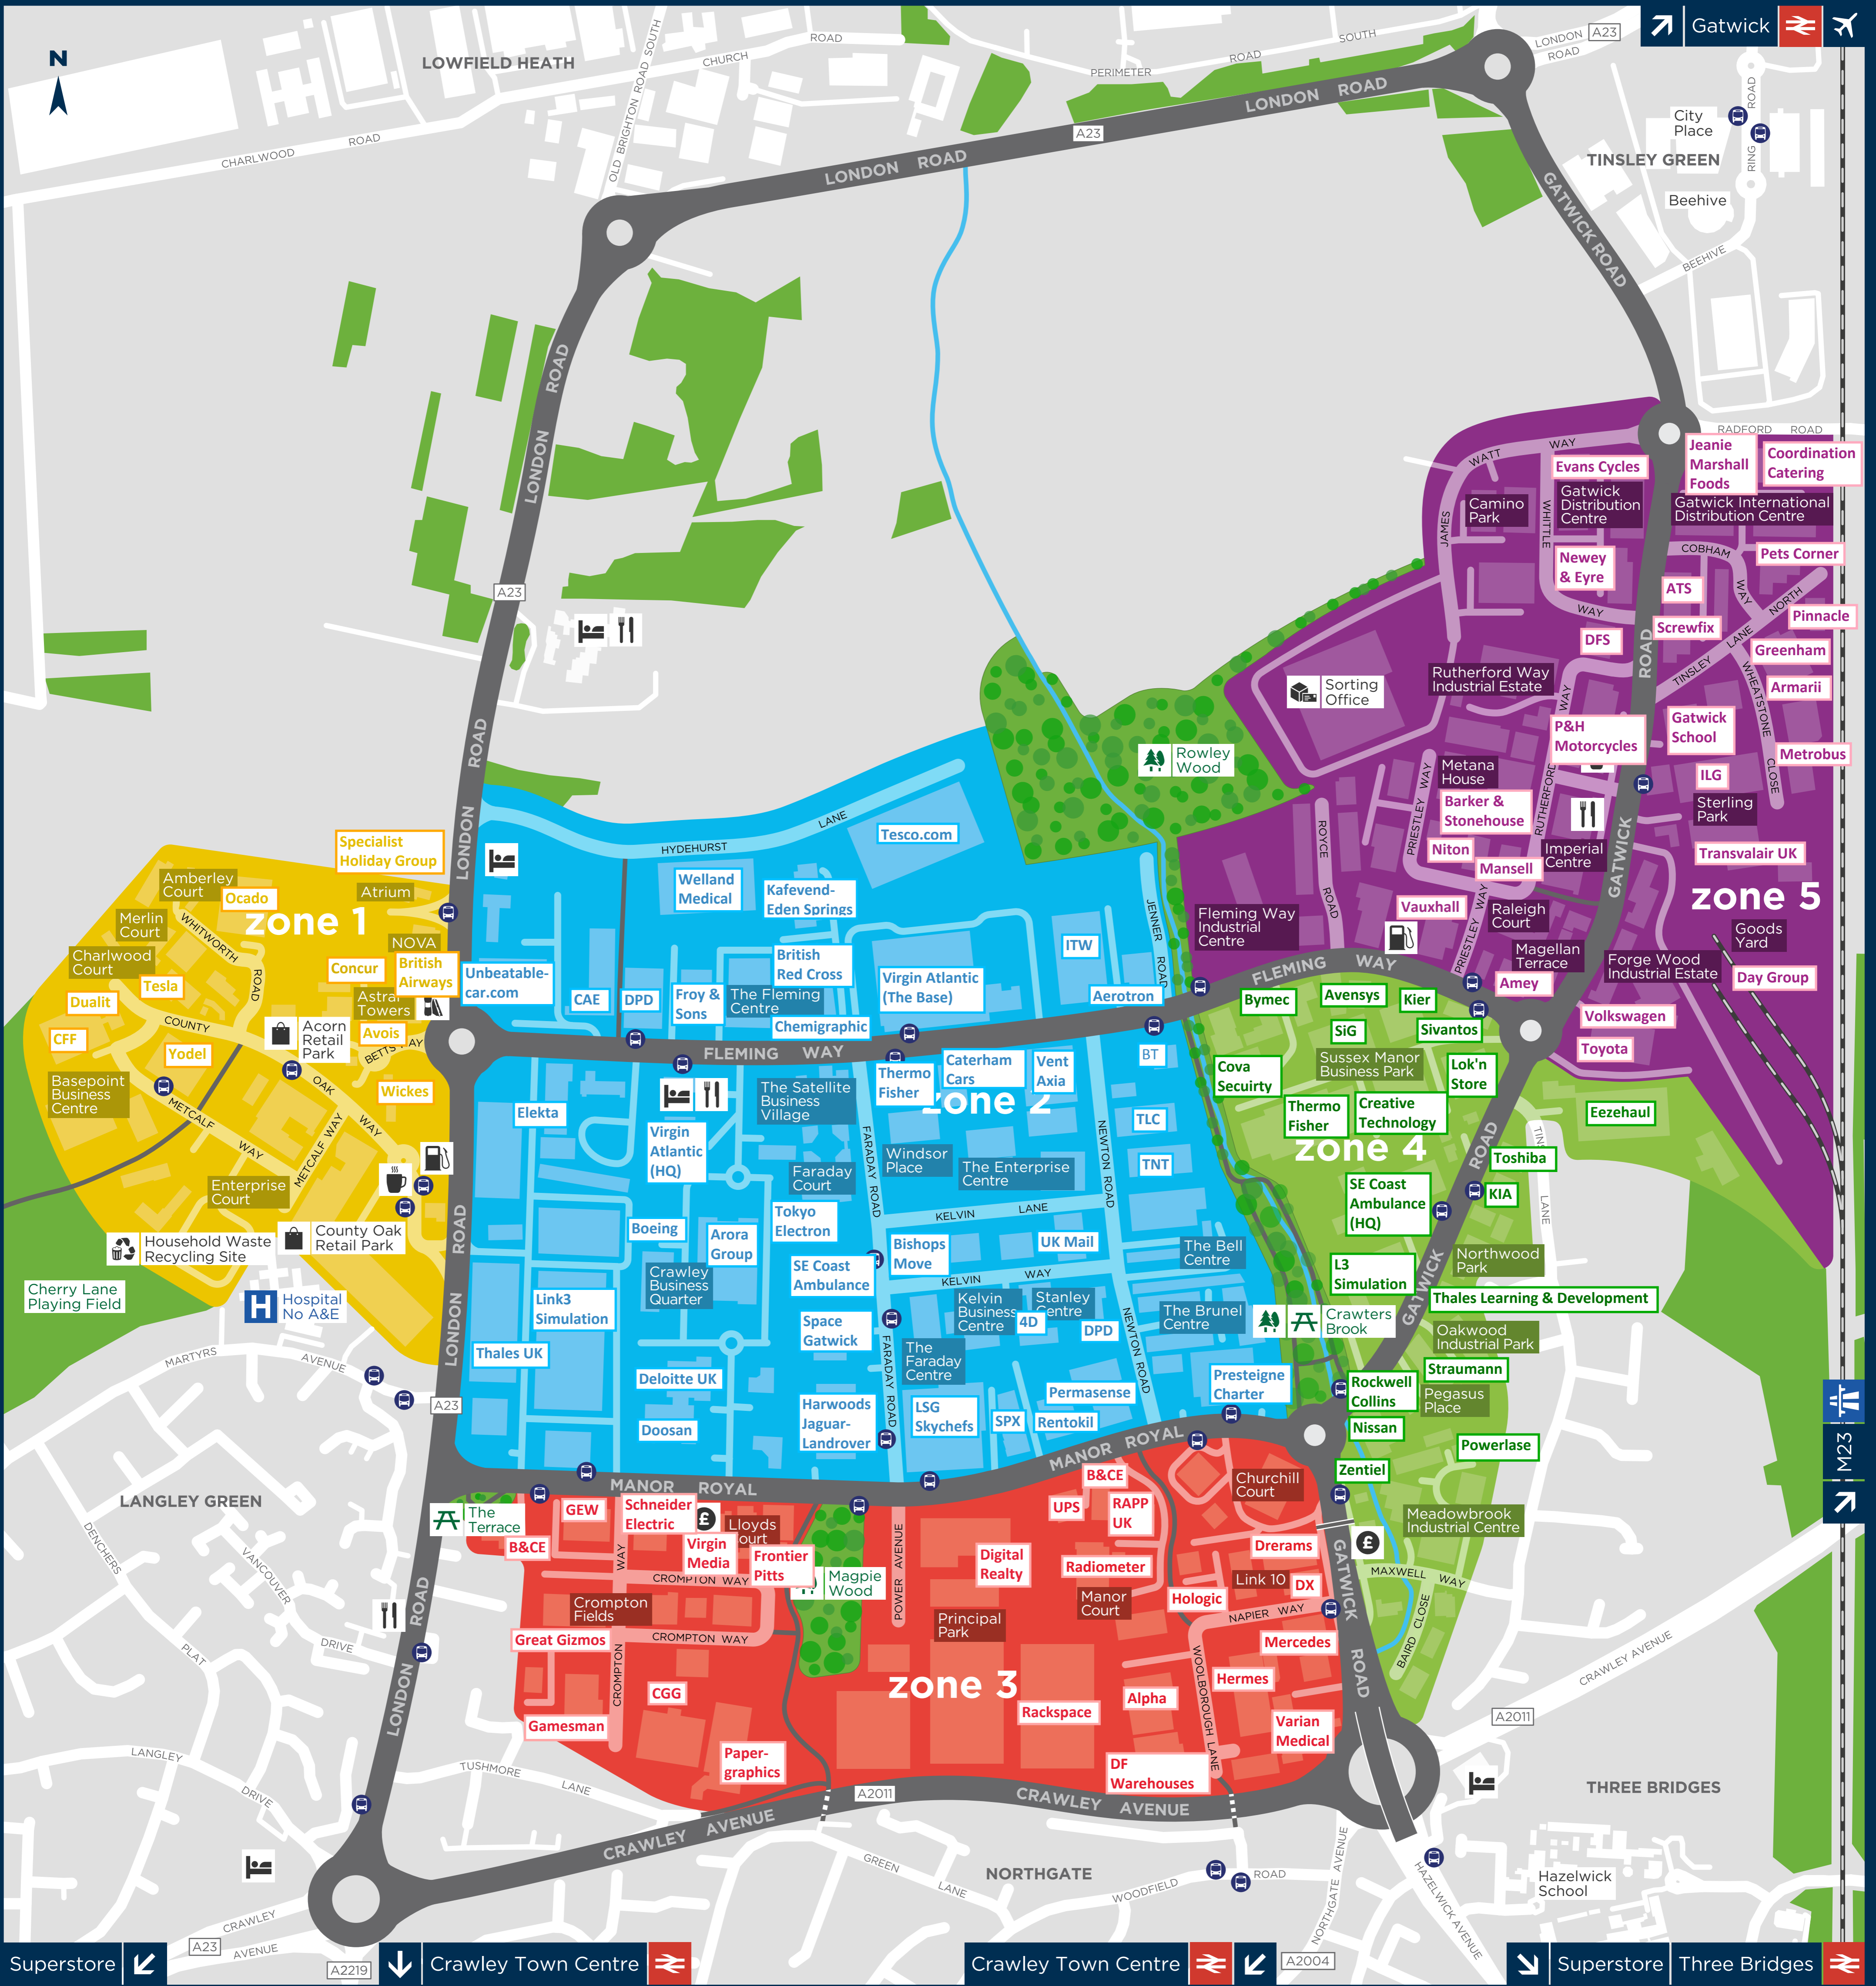

Manor Royal Business District Zonal Map

Key

Retail	Café	Woods	Bus Stop
Eatery/Restaurant	Convenience Store	Motorway	Pedestrian & Cycle path
Bank	Fuel	Hospital No A&E	Footbridge
Sorting Office	Hotel	Railway Station	Subway
Household Recycling Site	Park Seating	Airport	Railway

MANOR ROYAL
BUSINESS DISTRICT
 CRAWLEY & GATWICK

www.manorroyal.org